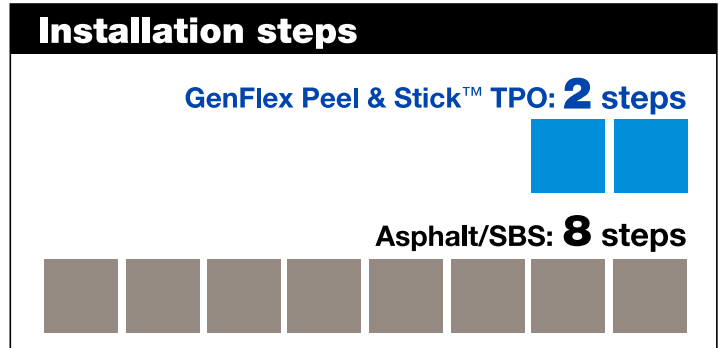

We did the math. It all adds up to savings.

Let's compare a Peel & Stick™ TPO roof installation with a traditional asphalt roof installation on different crucial factors: time, process steps and volume of material on the jobsite.

To demonstrate the Peel & Stick difference, we took a 50,000-square-foot, multilevel hospital building with a concrete deck and estimated the project with two systems utilizing a crew of 8.

Numbers don't lie.

When you do the math, it's easy to see how GenFlex saves you time and money.

And that's not all. With a Peel & Stick™ TPO system, there's less material to deliver and store, less labor in transporting material up to the roof, and less equipment to bring to the site.

GenFlex Peel & Stick™ TPO System

Building occupant, owner & crew benefits

- On-and-off the job faster
- Less occupant inconvenience and hassle
- No HVAC intake issues
- Simpler installation improves quality of application
- Less material storage
- Easier to use on difficult-to-access roofs
- Safer for crews and occupants

**Enlightened thinking.
Better roofing.**

Lean, Green

&

The GenFlex approach to better roofing performance.

- Improved environmental conditions
- Faster, smarter installation
- Greater comfort / Lower cost

Clean