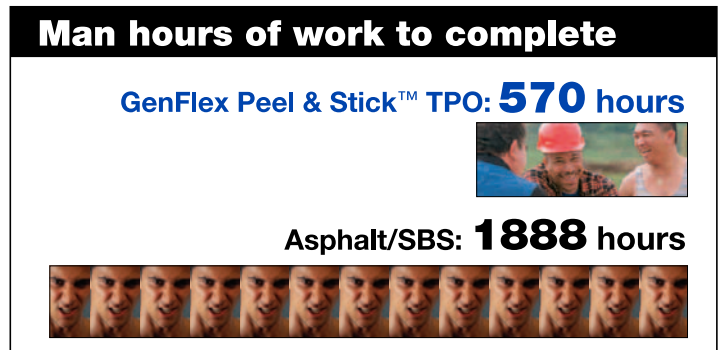

We did the math. It all adds up to savings.

Let's compare a Peel & Stick™ TPO roof installation with a traditional asphalt roof installation on different crucial factors: time, process steps and volume of material on the jobsite.

To demonstrate the Peel & Stick difference, we took a 50,000-square-foot, multilevel hospital building with a concrete deck and estimated the project with two systems utilizing a crew of 8.

Numbers don't lie.

When you do the math, it's easy to see how GenFlex saves you time and money.

And that's not all. With a Peel & Stick™ TPO system, there's less material to deliver and store, less labor in transporting material up to the roof, and less equipment to bring to the site.

GenFlex Peel & Stick™ TPO System

Building occupant, owner & crew benefits

- On-and-off the job faster
- Less occupant inconvenience and hassle
- No HVAC intake issues
- Simpler installation improves quality of application
- Less material storage
- Easier to use on difficult-to-access roofs
- Safer for crews and occupants

**Enlightened thinking.
Better roofing.**

Lean, Green

&

The GenFlex approach to better roofing performance.

- Improved environmental conditions
- Faster, smarter installation
- Greater comfort / Lower cost

Clean